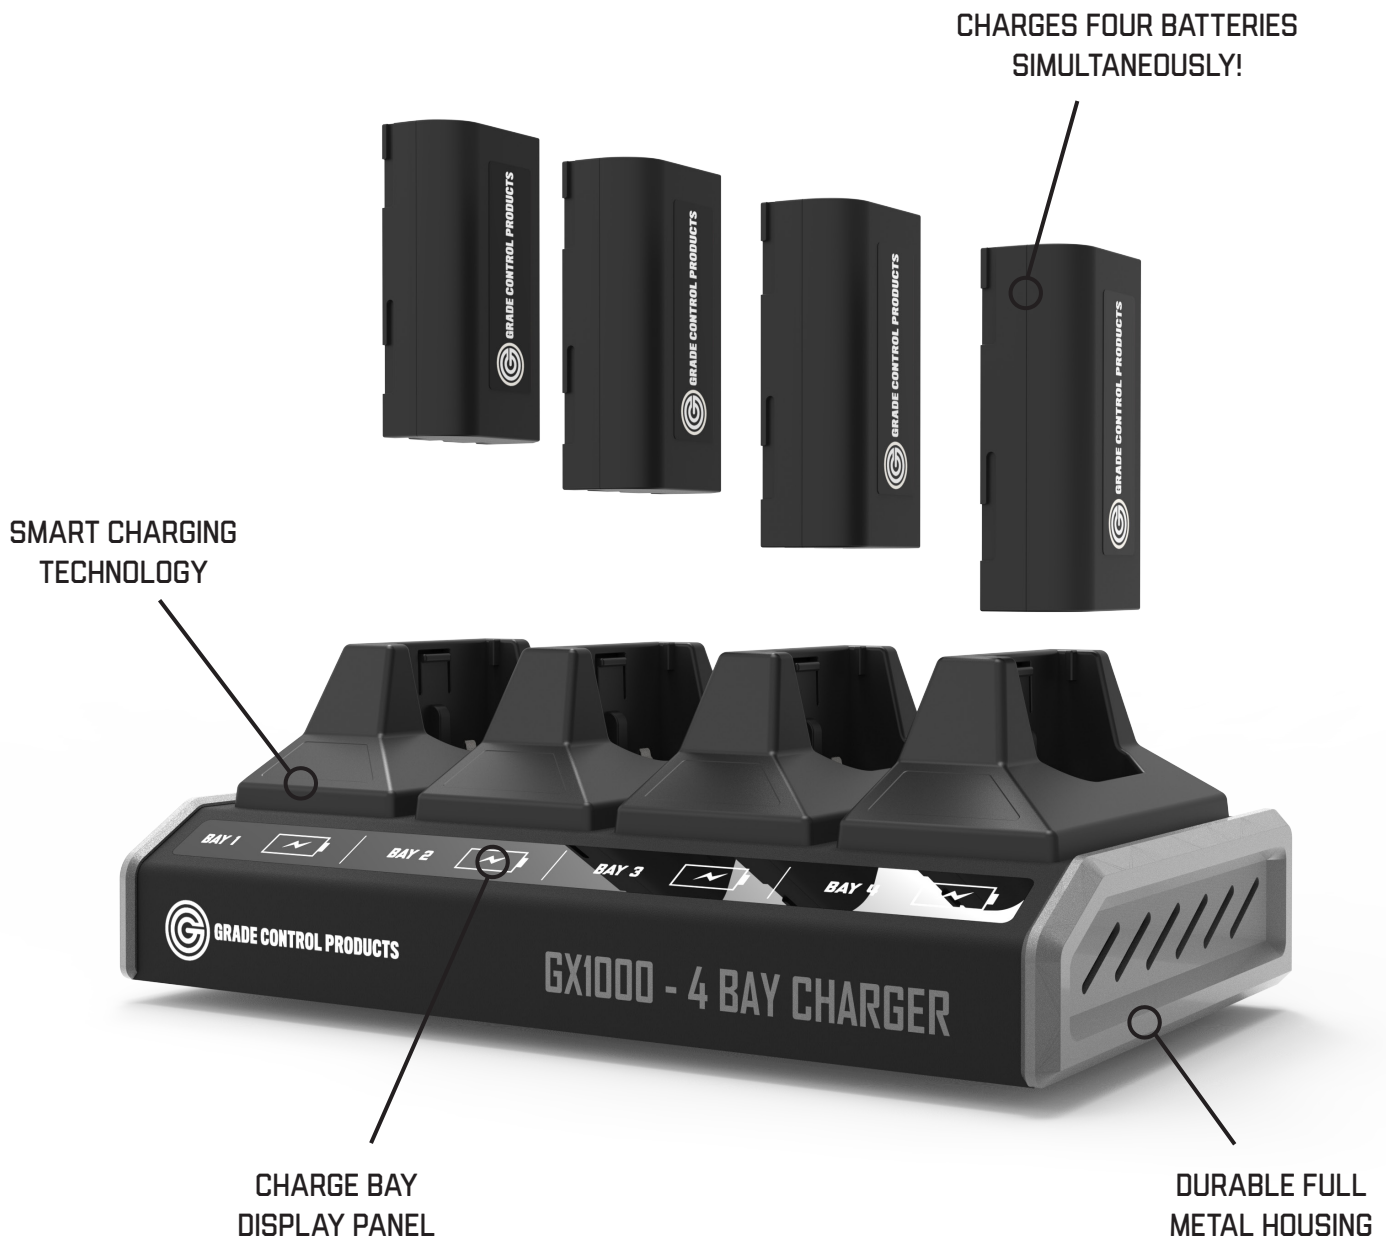

SMART CHARGERS

GX1000 4 BAY CHARGERS CHARGE FOUR AT ONCE!

THE GX1000 CHARGER SERIES EMPLOYS INTELLIGENT BATTERY TECHNOLOGY, ALLOWING THE SIMULTANEOUS CHARGING OF UP TO FOUR BATTERIES IN THE TIME IT TAKES TRADITIONAL CHARGERS TO CHARGE A SINGLE BATTERY. EVERY BATTERY IS INDIVIDUALLY ASSESSED TO FORMULATE AN OPTIMIZED CHARGING PROFILE THAT CONTRIBUTES TO ITS LONG-TERM HEALTH AND DURABILITY. THE DISPLAY PANEL IS SEAMLESSLY INTEGRATED AND DIVIDED INTO SEPARATE BAYS, OFFERING A CLEAR VIEW OF THE CURRENT STATUS OF EACH INDIVIDUAL BATTERY.

GX1000 4 BAY CHARGER - R10/R12

PART# GCP47

THIS PREMIUM CHARGER FEATURES SMART CHARGING TECHNOLOGY TO ENSURE YOUR BATTERIES HAVE THE LONGEST LIFESPAN. CHARGING FOUR BATTERIES SIMULTANEOUSLY & BATTERY SENSING TECHNOLOGY THAT EVALUATES THE BATTERY'S HEALTH FOR THE APPROPRIATE CHARGING PROFILE.

COMBO CHARGERS

2 + 2

GX1000 4 BAY -COMBO- CHARGER

PART# GCP96 - (2) S-SERIES & (2) ROVER/MT1000

THIS PREMIUM CHARGER FEATURES SMART CHARGING TECHNOLOGY TO ENSURE YOUR BATTERIES HAVE THE LONGEST LIFESPAN. CHARGING FOUR BATTERIES SIMULTANEOUSLY & BATTERY SENSING TECHNOLOGY THAT EVALUATES THE BATTERY'S HEALTH FOR THE APPROPRIATE CHARGING PROFILE.